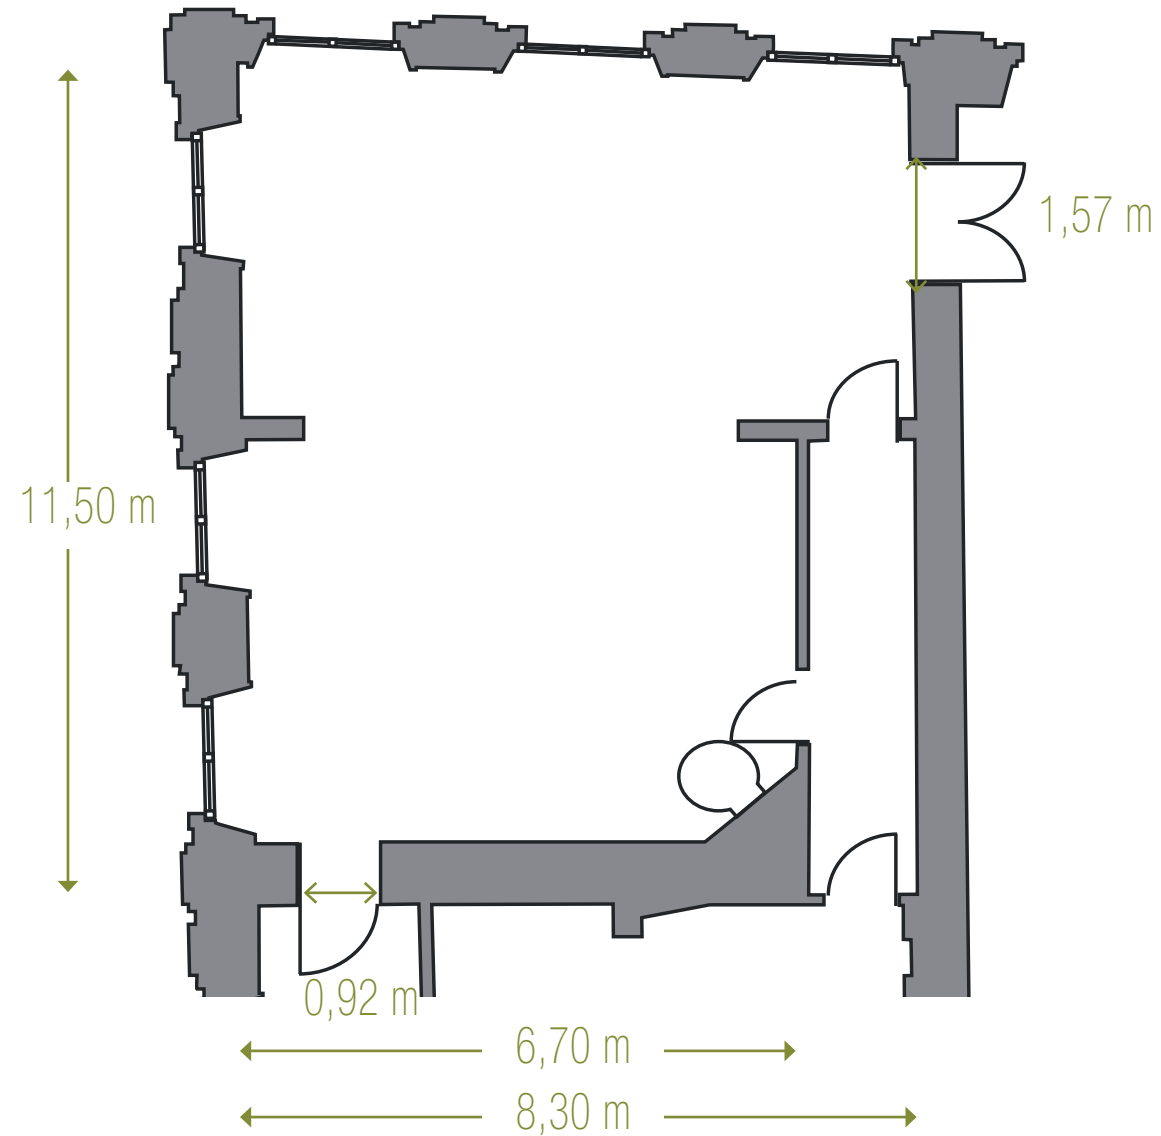

Kaminzimmer

□ Raummaß | room measure: 82,00 m² |  Raumhöhe | room height: 5,30 m |  Tür | Door |  Fenster | Window