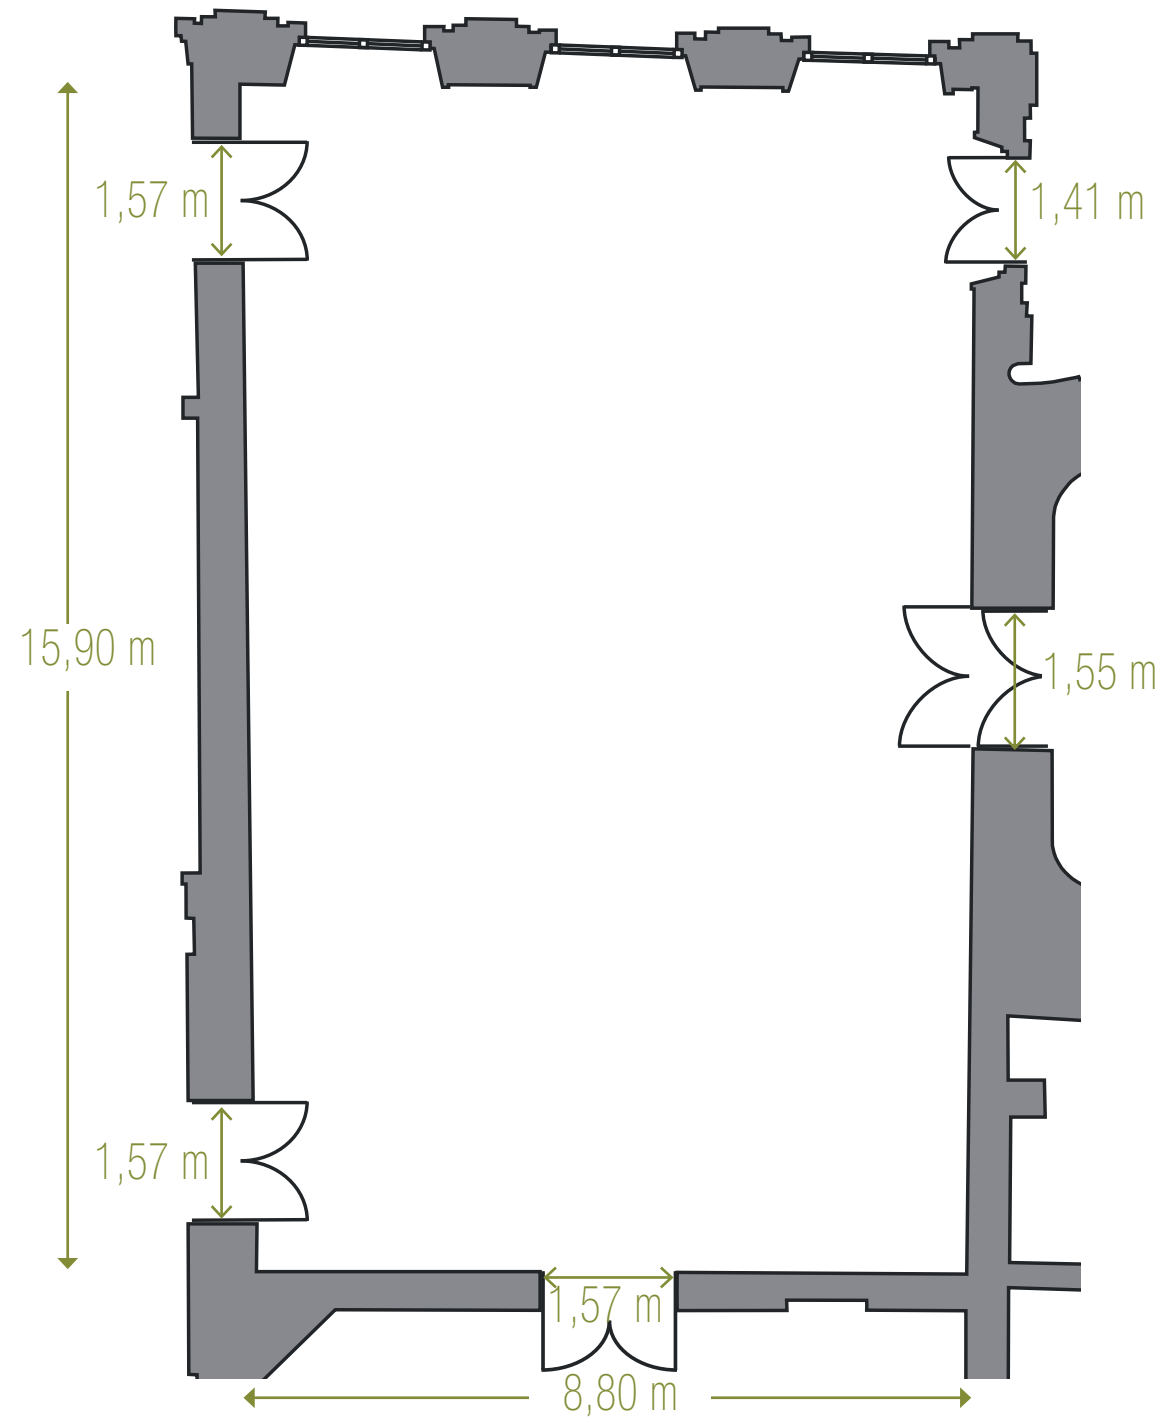

# Marschallzimmer 1

□ Raummaß | room measure: 144,00 m<sup>2</sup> | ⇄ Raumhöhe | room height: 5,70 m | B Tür | Door | ■—■ Fenster | Window