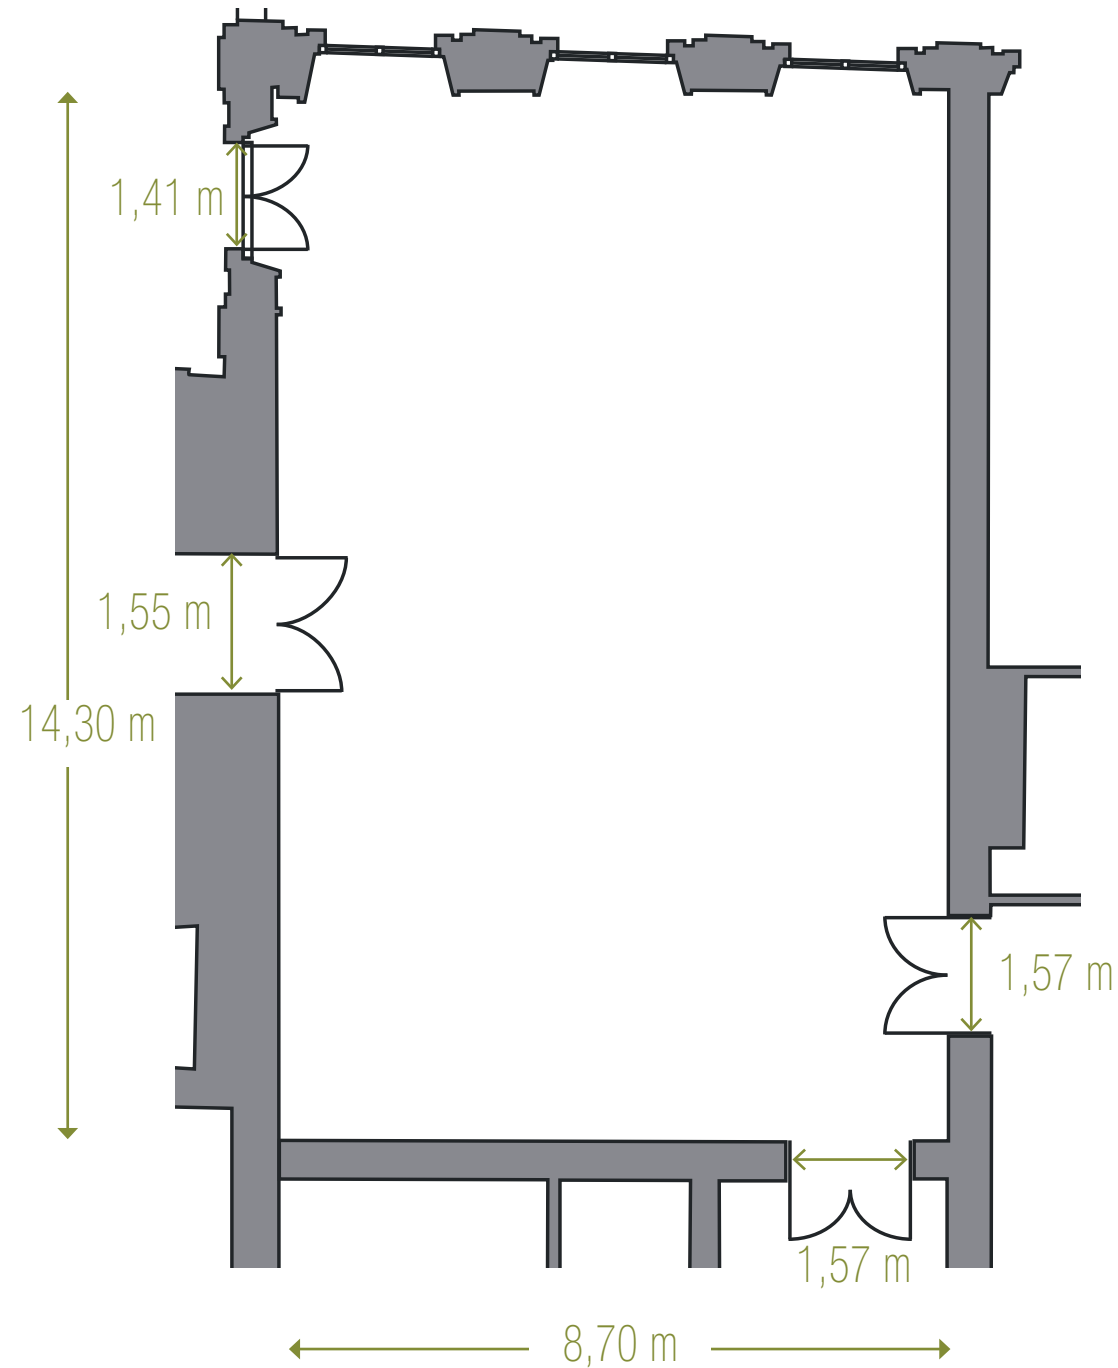

Marschallzimmer 2

□ Raummaß | room measure: 130,00 m² | ⇄ Raumhöhe | room height: 5,70 m | B Tür | Door | ■—■ Fenster | Window