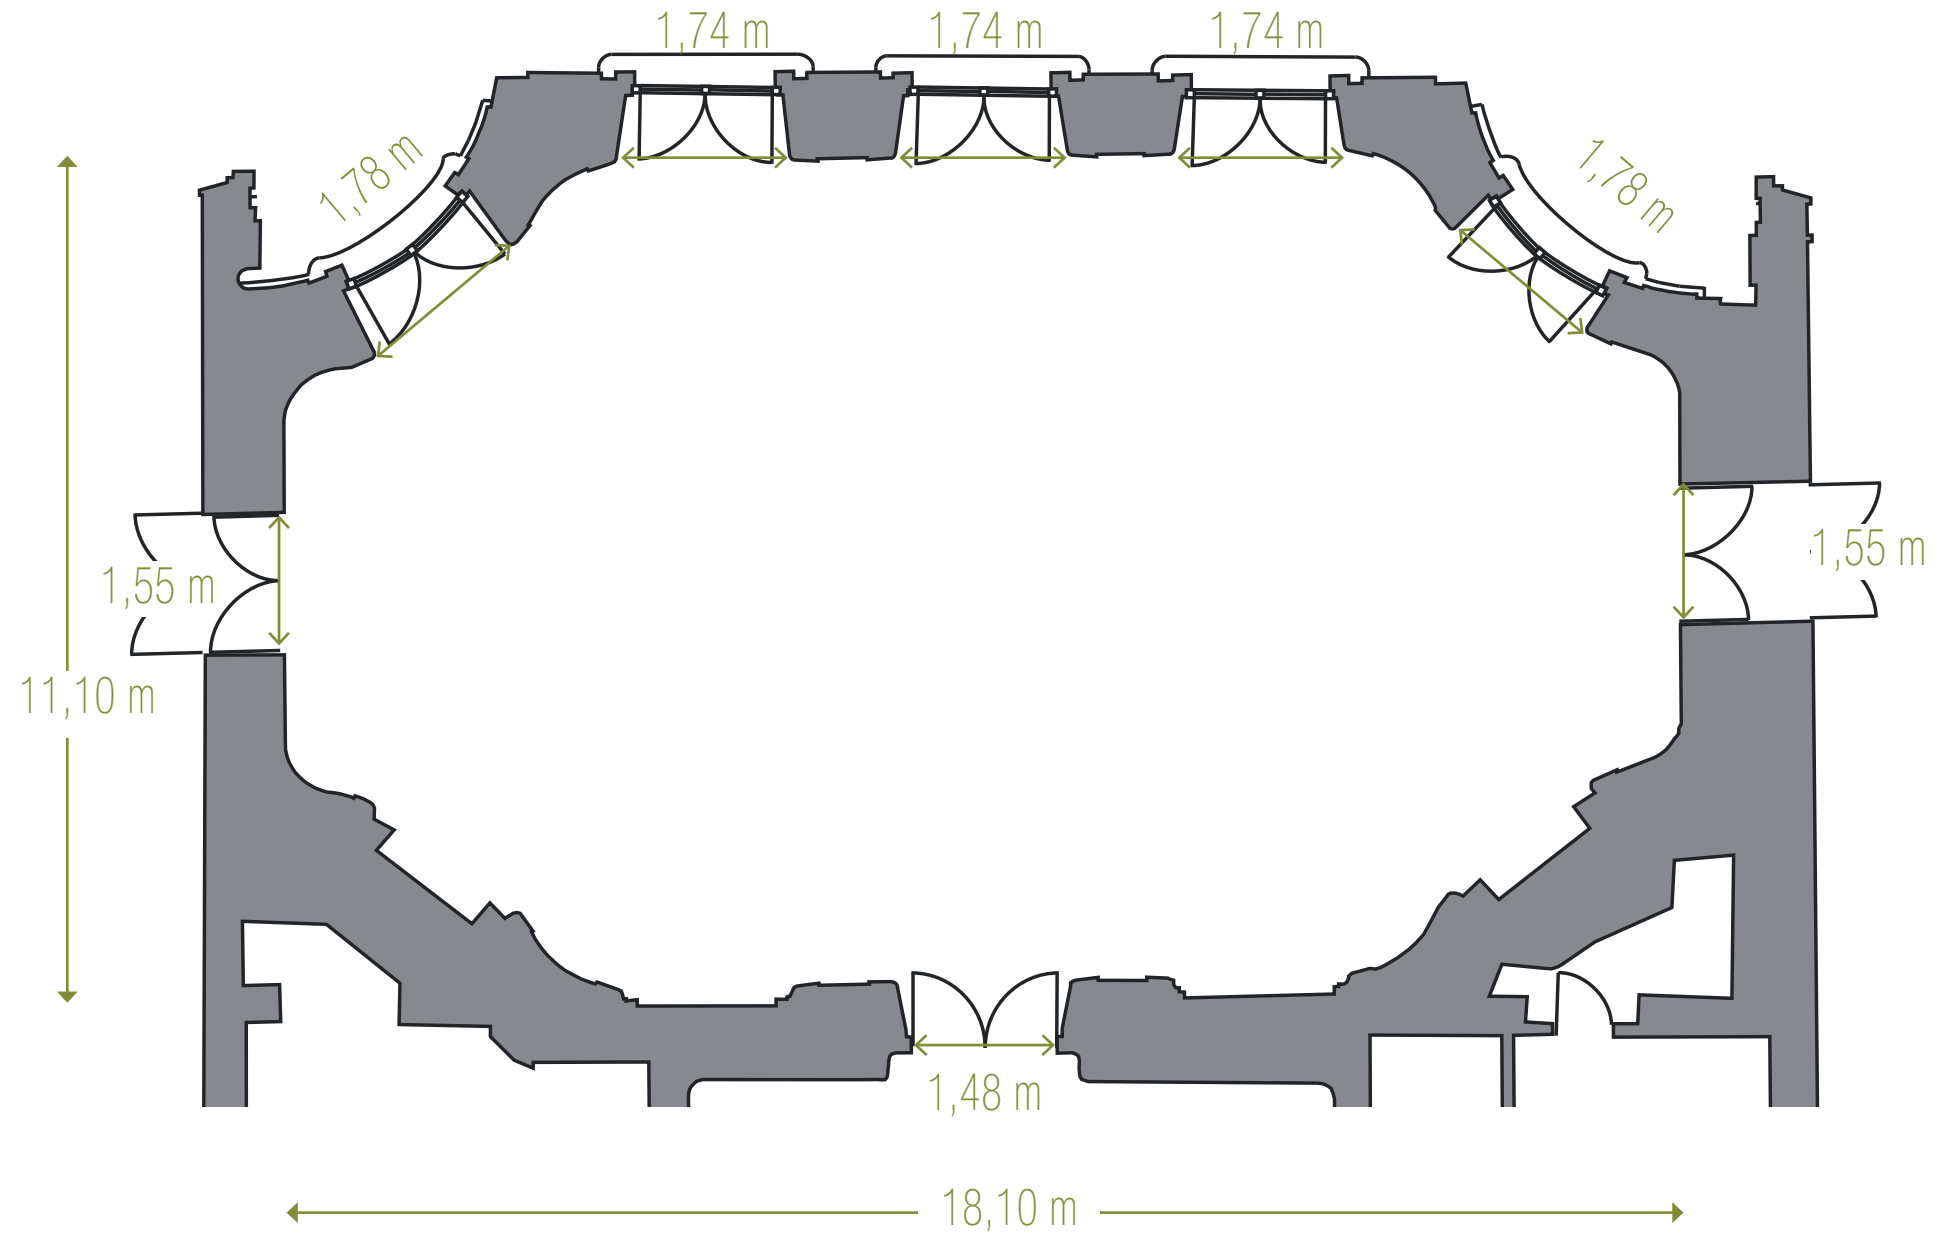

Ovaler Saal

□ Raummaß | room measure: 184,00 m² | ⇄ Raumhöhe | room height: 8,50 m | B Tür | Door | ■—■ Fenster | Window