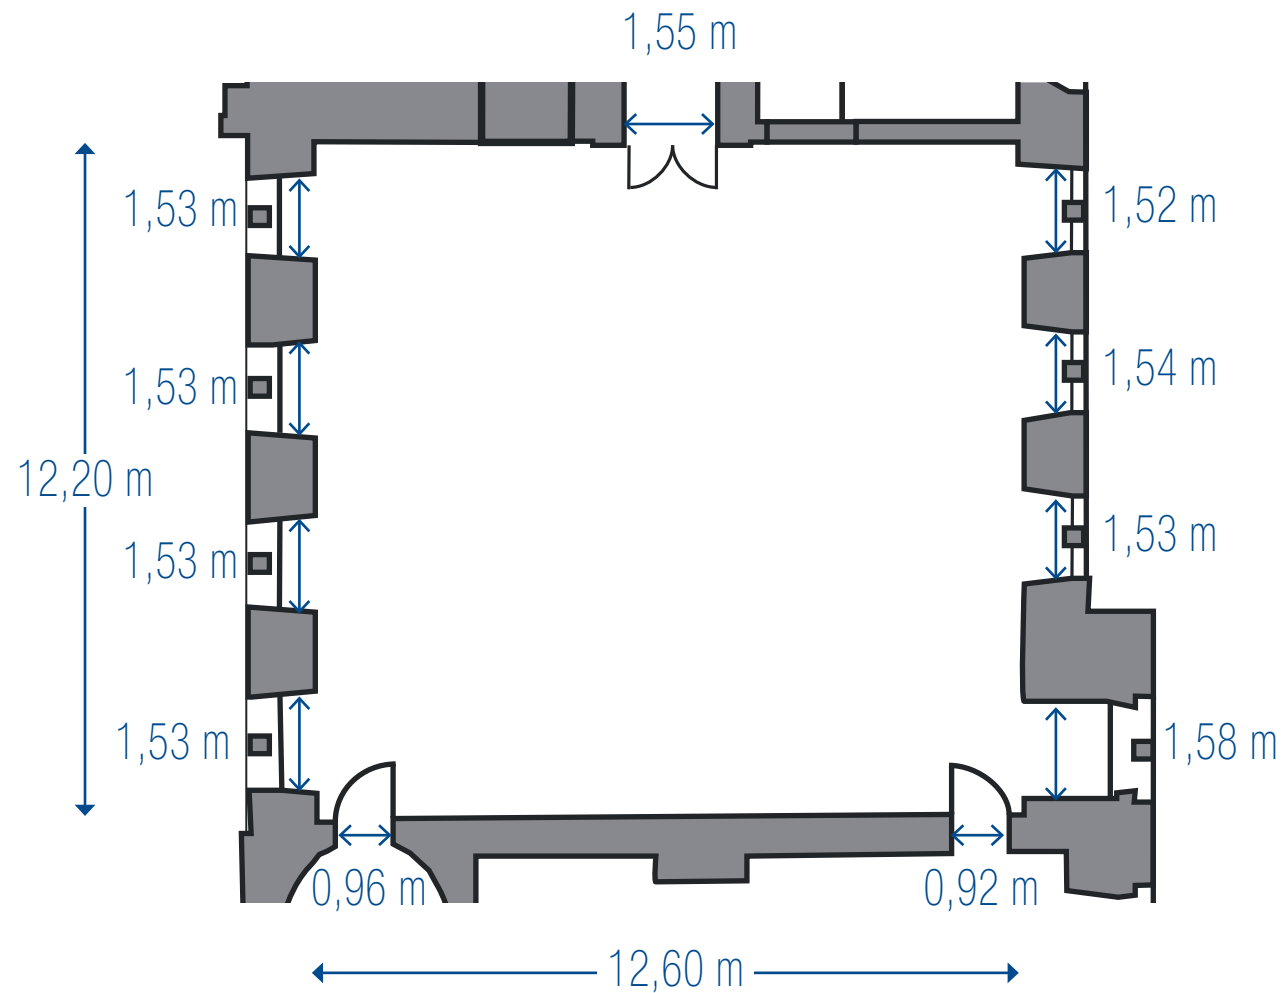

# Rittersaal

Raummaß | *room measure*: 167,00 m<sup>2</sup> | 
 

 Raumhöhe | *room height*: 4,20 m | 
 R
 Tür | *Door* | 
 

 Fenster | *Window*